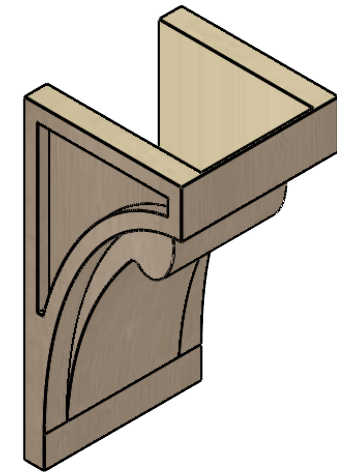

ITEM NUMBER: CORU07X07X14VIORCPR

7"W X 7"D X 14"H SERIES 2 WIDE VIOLA ROUGH CEDAR TIMBERTHANE FAUX WOOD CORBEL, PRIMED

SIDE PROFILE

FRONT PROFILE

ISOMETRIC

EKENA MILLWORK
2300 WEST MAIN ST.
CLARKSVILLE, TX 75426
TOLL FREE: 866-607-0453
WWW.EKENAMILLWORK.COM

NOTES

1. INSTALLATION TO BE COMPLETED IN ACCORDANCE WITH MANUFACTURER'S SPECIFICATIONS.
2. DRAWING MAY NOT BE TO SCALE
3. THIS DRAWING IS INTENDED FOR DESIGN AND PLANNING PURPOSES ONLY.
4. ALL INFORMATION CONTAINED HEREIN WAS CURRENT AT THE TIME OF DEVELOPMENT BUT MUST BE REVIEWED AND APPROVED BY THE PRODUCT MANUFACTURER TO BE CONSIDERED ACCURATE.
5. TIMBERTHANE ARCHITECTURAL PRODUCTS ARE MADE FROM HIGH DENSITY URETHANE AND COME FACTORY PRIMED