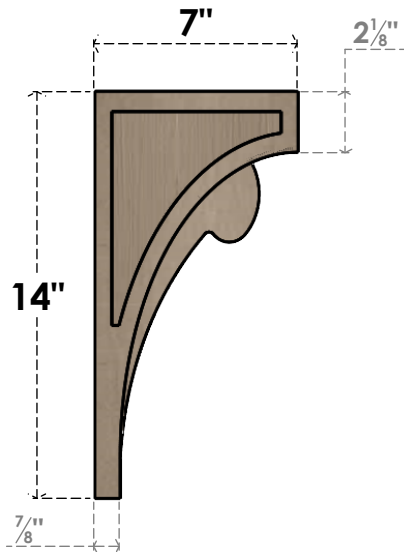

ITEM NUMBER: CORU07X07X14VIORCPR

7"W X 7"D X 14"H SERIES 2 WIDE VIOLA ROUGH CEDAR TIMBERTHANE FAUX WOOD CORBEL, PRIMED

SIDE PROFILE

FRONT PROFILE

ISOMETRIC

EKENA MILLWORK
2300 WEST MAIN ST.
CLARKSVILLE, TX 75426
TOLL FREE: 866-607-0453
WWW.EKENAMILLWORK.COM

NOTES

1. INSTALLATION TO BE COMPLETED IN ACCORDANCE WITH MANUFACTURER'S SPECIFICATIONS.
2. DRAWING MAY NOT BE TO SCALE
3. THIS DRAWING IS INTENDED FOR DESIGN AND PLANNING PURPOSES ONLY.
4. ALL INFORMATION CONTAINED HEREIN WAS CURRENT AT THE TIME OF DEVELOPMENT BUT MUST BE REVIEWED AND APPROVED BY THE PRODUCT MANUFACTURER TO BE CONSIDERED ACCURATE.
5. TIMBERTHANE ARCHITECTURAL PRODUCTS ARE MADE FROM HIGH DENSITY URETHANE AND COME FACTORY PRIMED