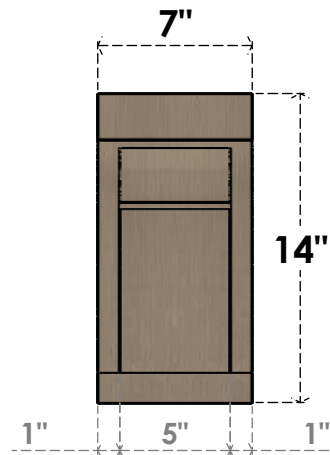

ITEM NUMBER: CORU07X07X14VIORCPR

7"W X 7"D X 14"H SERIES 2 WIDE VIOLA ROUGH CEDAR TIMBERTHANE FAUX WOOD CORBEL, PRIMED

SIDE PROFILE

FRONT PROFILE

ISOMETRIC

EKENA MILLWORK
2300 WEST MAIN ST.
CLARKSVILLE, TX 75426
TOLL FREE: 866-607-0453
WWW.EKENAMILLWORK.COM